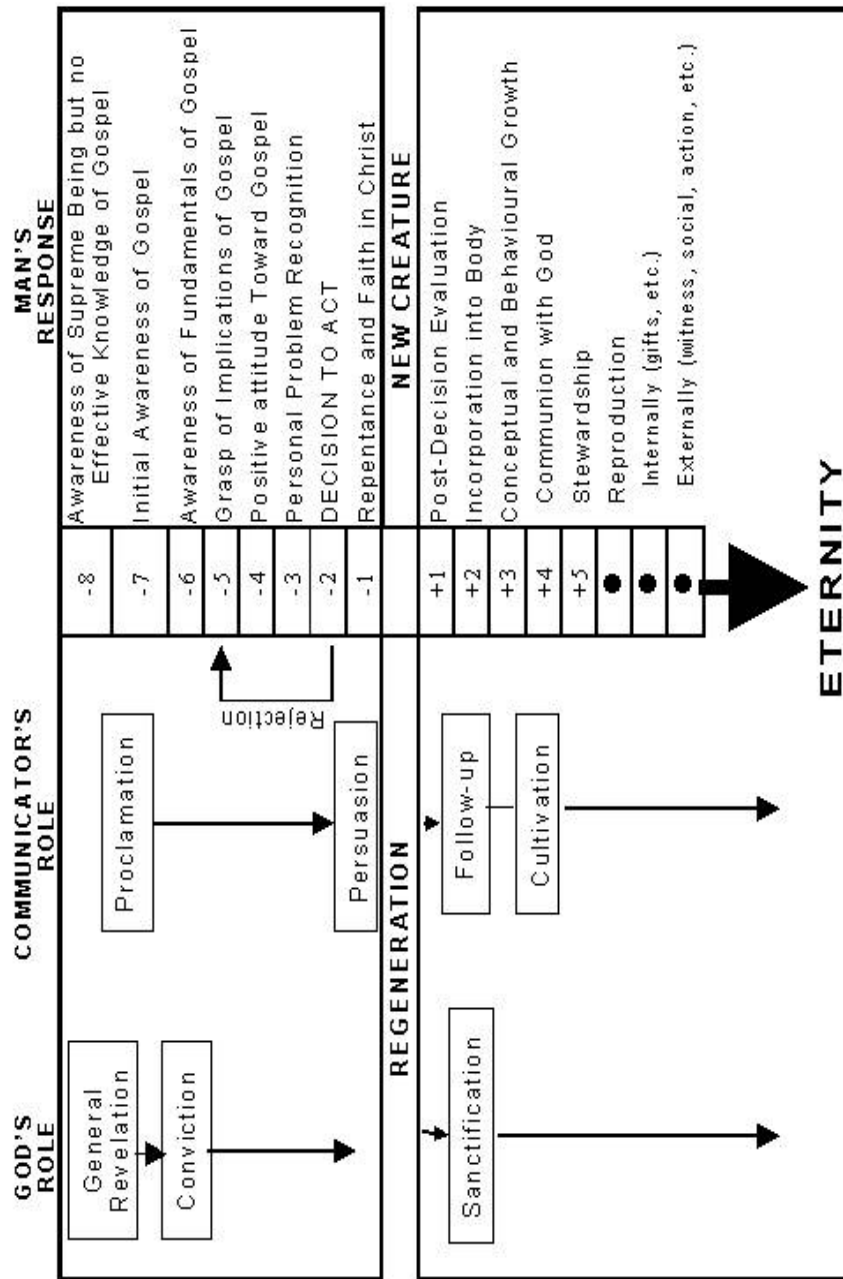

Engel's Scale Of Receptivity / Evangelism

(adapted from "What's Gone Wrong With The Harvest?"
by James F. Engel & Wilbert Norton - Zondervan 1975)

Engel's Scale Of Receptivity / Evangelism

(adapted from "What's Gone Wrong With The Harvest?"
by James F. Engel & Wilbert Norton - Zondervan 1975)